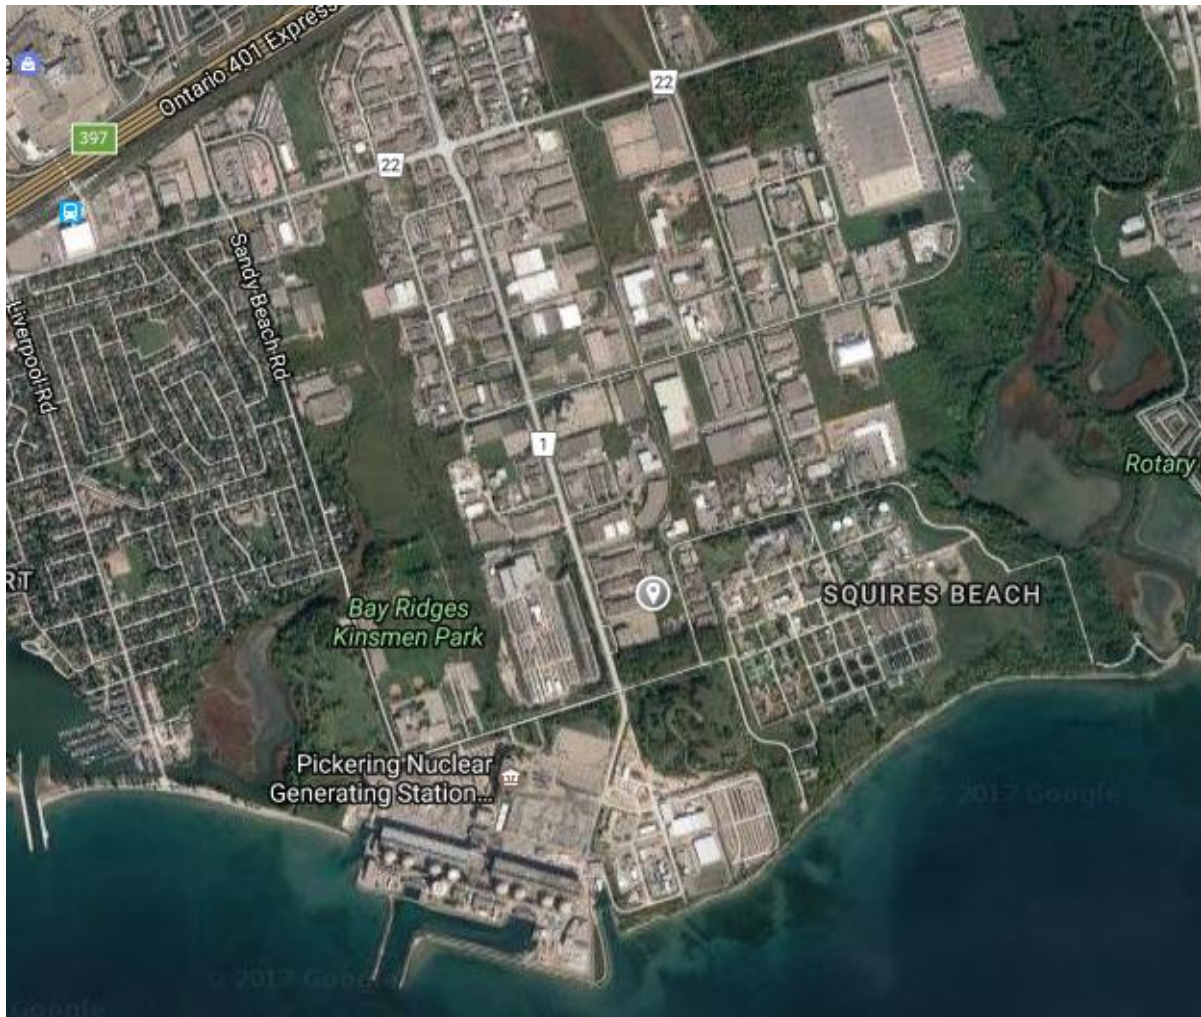

Brock Industrial Park Pickering, Ontario, Canada

City of
PICKERING

THE RIGHT PEOPLE.
THE RIGHT INVESTMENT.
THE RIGHT TIME. **PICKERING**

investinpickering.ca

Location	The Brock Industrial Park is bordered by Sandy Beach Road on the west, Highway 401 on the north, West Duffins Creek on the east and Lake Ontario to the south
Land Area	869 ha / 2,147 acres
Description	<p>Brock Industrial Park supports a wide range of industrial sectors with a strong representation from the Energy, Environmental and Engineering industries.</p> <p>Ontario Power Generation is the largest employer, currently operating the Pickering Nuclear Generating Station at the foot of Brock Road.</p> <p>There are a wide range of manufacturing facilities together with a mix of retail, personal service, warehousing, construction industry and trucking.</p> <p>Non industrial uses include a fire station, an arena, a soccer dome as well as some community shopping located primarily around the intersection of Brock Road and Bayly Street.</p>
Zoning	<p>Zoning is site specific, however general industrial zonings include:</p> <ul style="list-style-type: none"> • M1 – Light Industrial & Warehousing • M2 – Heavy Industrial with controlled outdoor storage & Warehousing • M2S – Heavy Industrial with outdoor storage & Warehousing <p>All industrial zonings allow for Office use.</p> <p>Site specific zonings may allow for other limited uses deemed suitable for an industrial area.</p>
Infrastructure	<ul style="list-style-type: none"> • Highway 401 Interchange at Brock Road, with direct connections north to Highway 407ETR • Rail • Water, Sewer, Hydro • Fibre Optic & Cable Telecommunications
Major Employers	<p>Aspect Retail Logistics Duffins Creek Water Pollution Control Plant Eco-Tec Inc. Hubbell Canada LP Intellimeter Canada Inc. Nelson Industrial Noranco Inc. Ontario Power Generation (Pickering Nuclear Generating Station) RCM Technologies Shandex Group Signature Aluminum Canada</p>