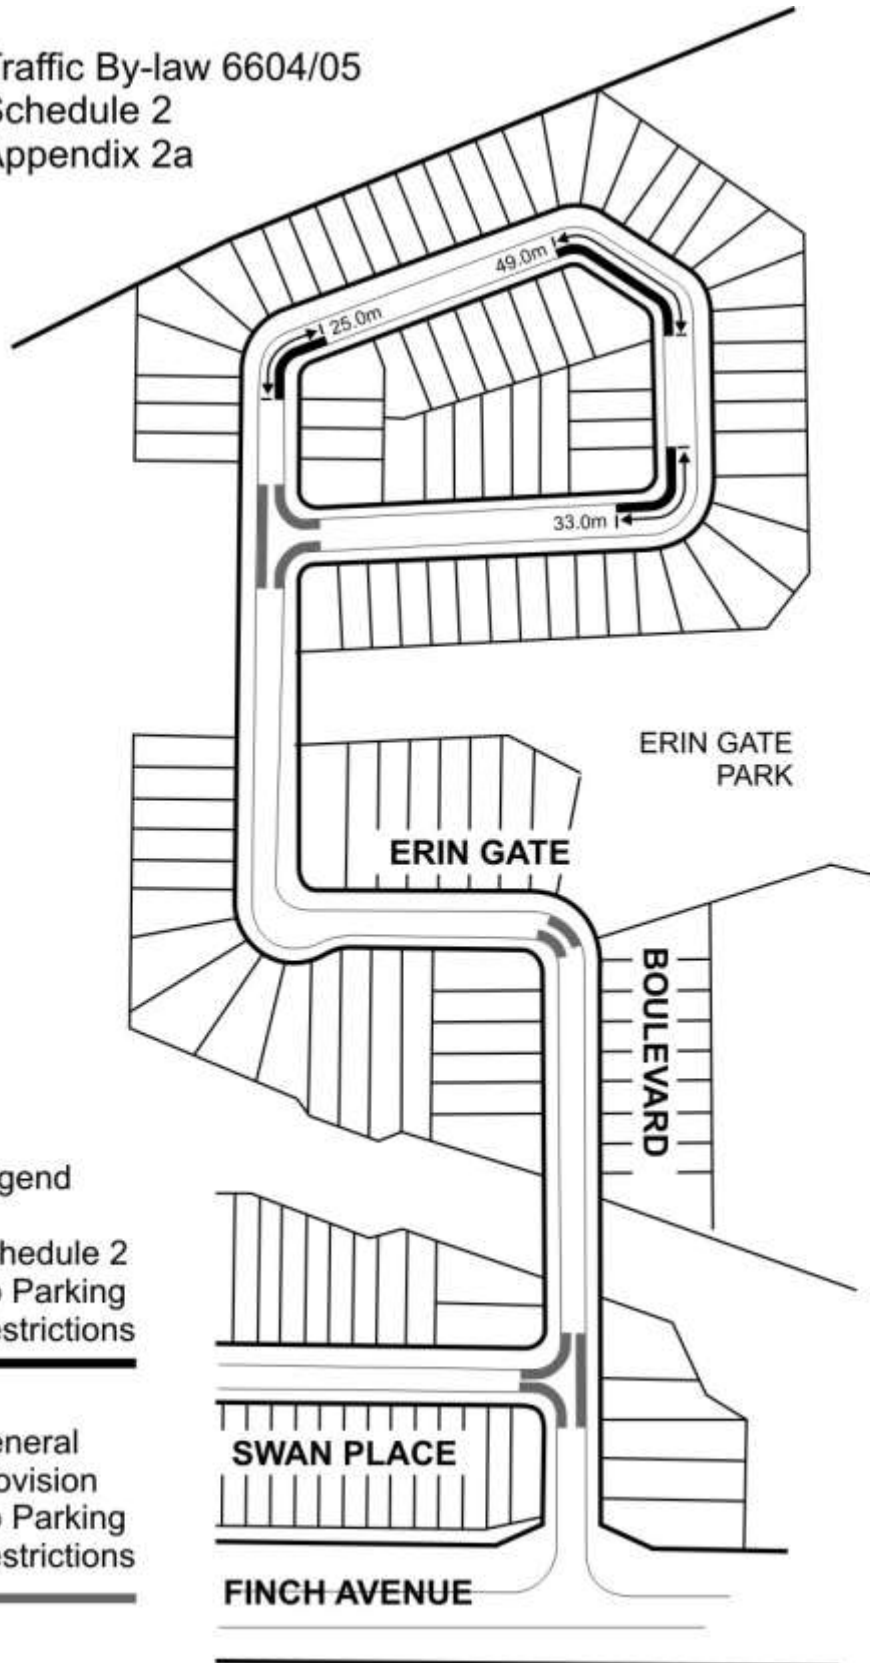

NO PARKING

Traffic By-law 6604/05
Schedule 2
Appendix 2a

Legend

Schedule 2
No Parking
Restrictions

General
Provision
No Parking
Restrictions