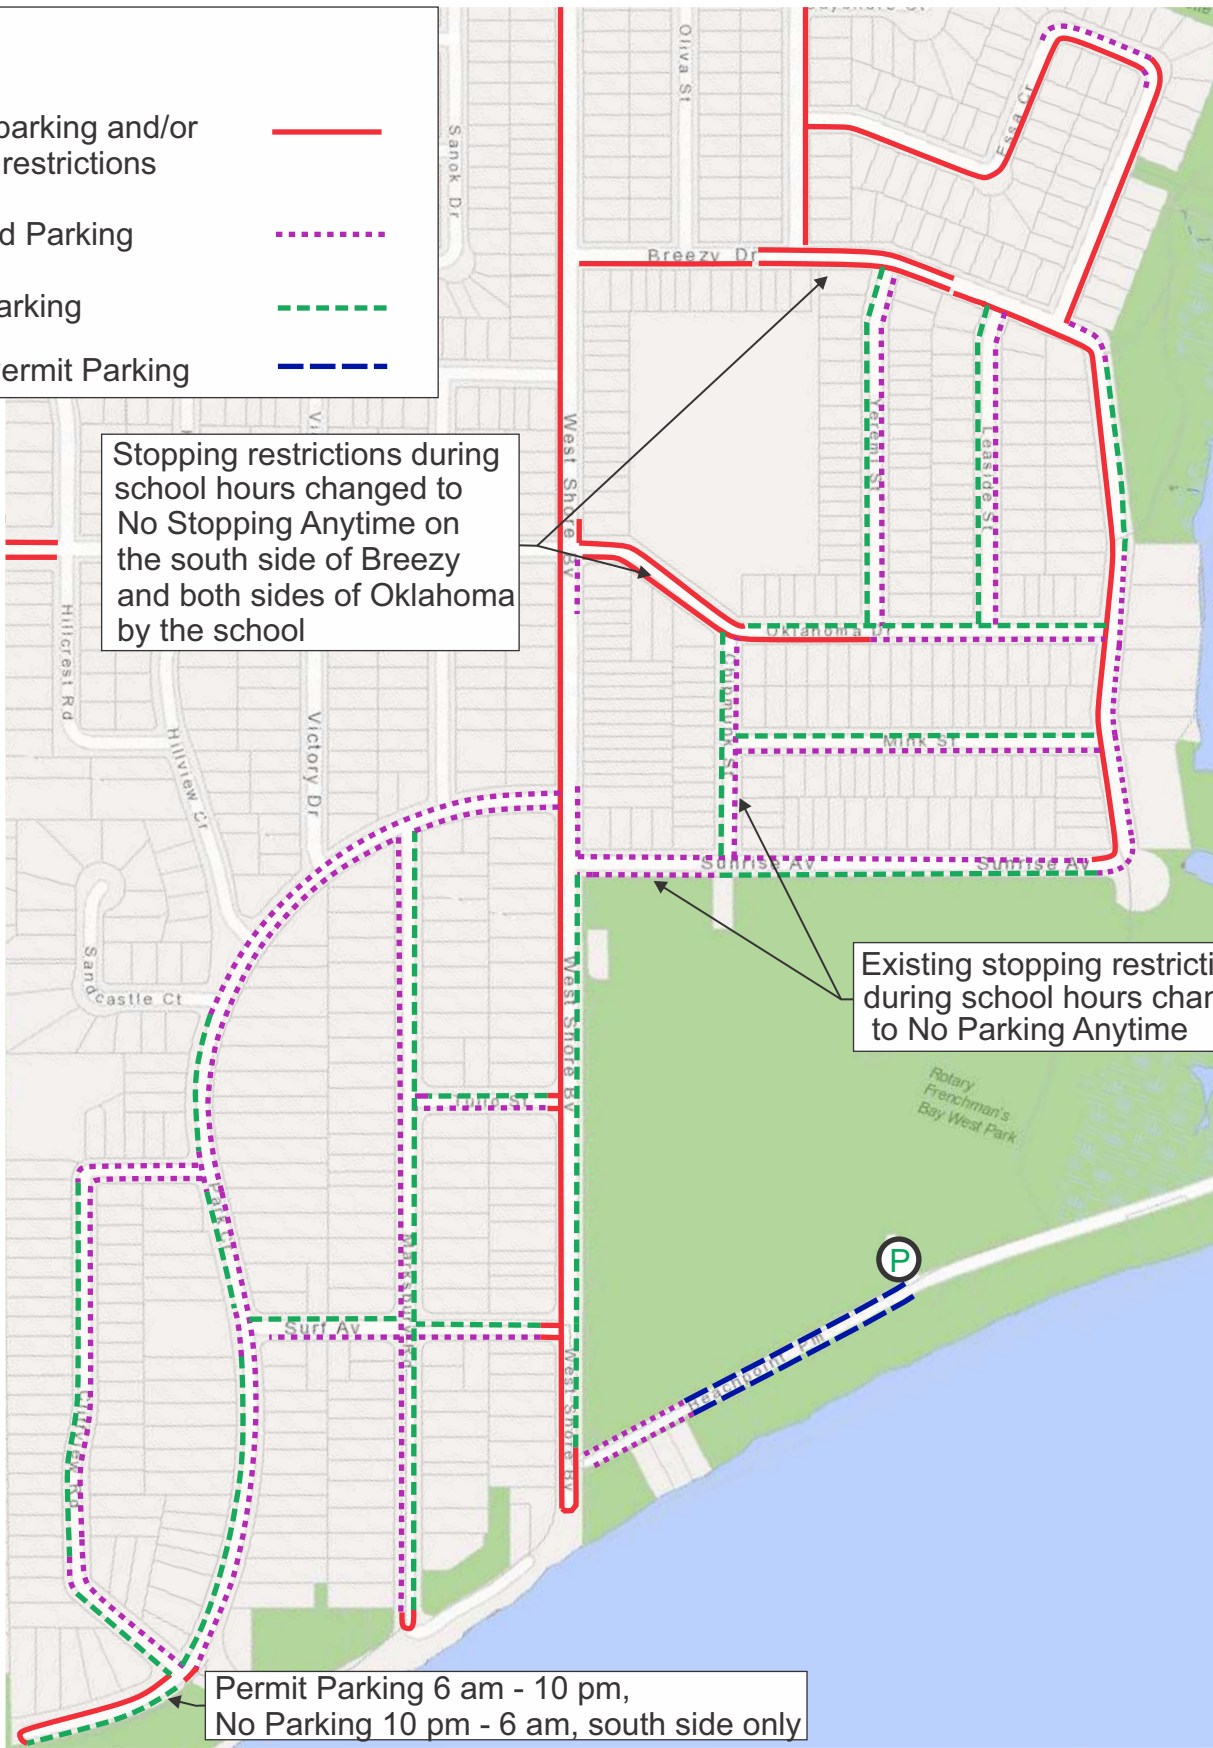

Legend

- Existing parking and/or stopping restrictions —
- Prohibited Parking - - -
- Permit Parking - - -
- Lay-by Permit Parking - - -

Stopping restrictions during school hours changed to No Stopping Anytime on the south side of Breezy and both sides of Oklahoma by the school

Existing stopping restrictions during school hours changed to No Parking Anytime

Permit Parking 6 am - 10 pm,
No Parking 10 pm - 6 am, south side only

Engineering Services
Department

SCALE: NTS PLOT DATE: April, 2022

Waterfront Parking Restrictions

West Shore Boulevard and Surrounding Area

City of
PICKERING