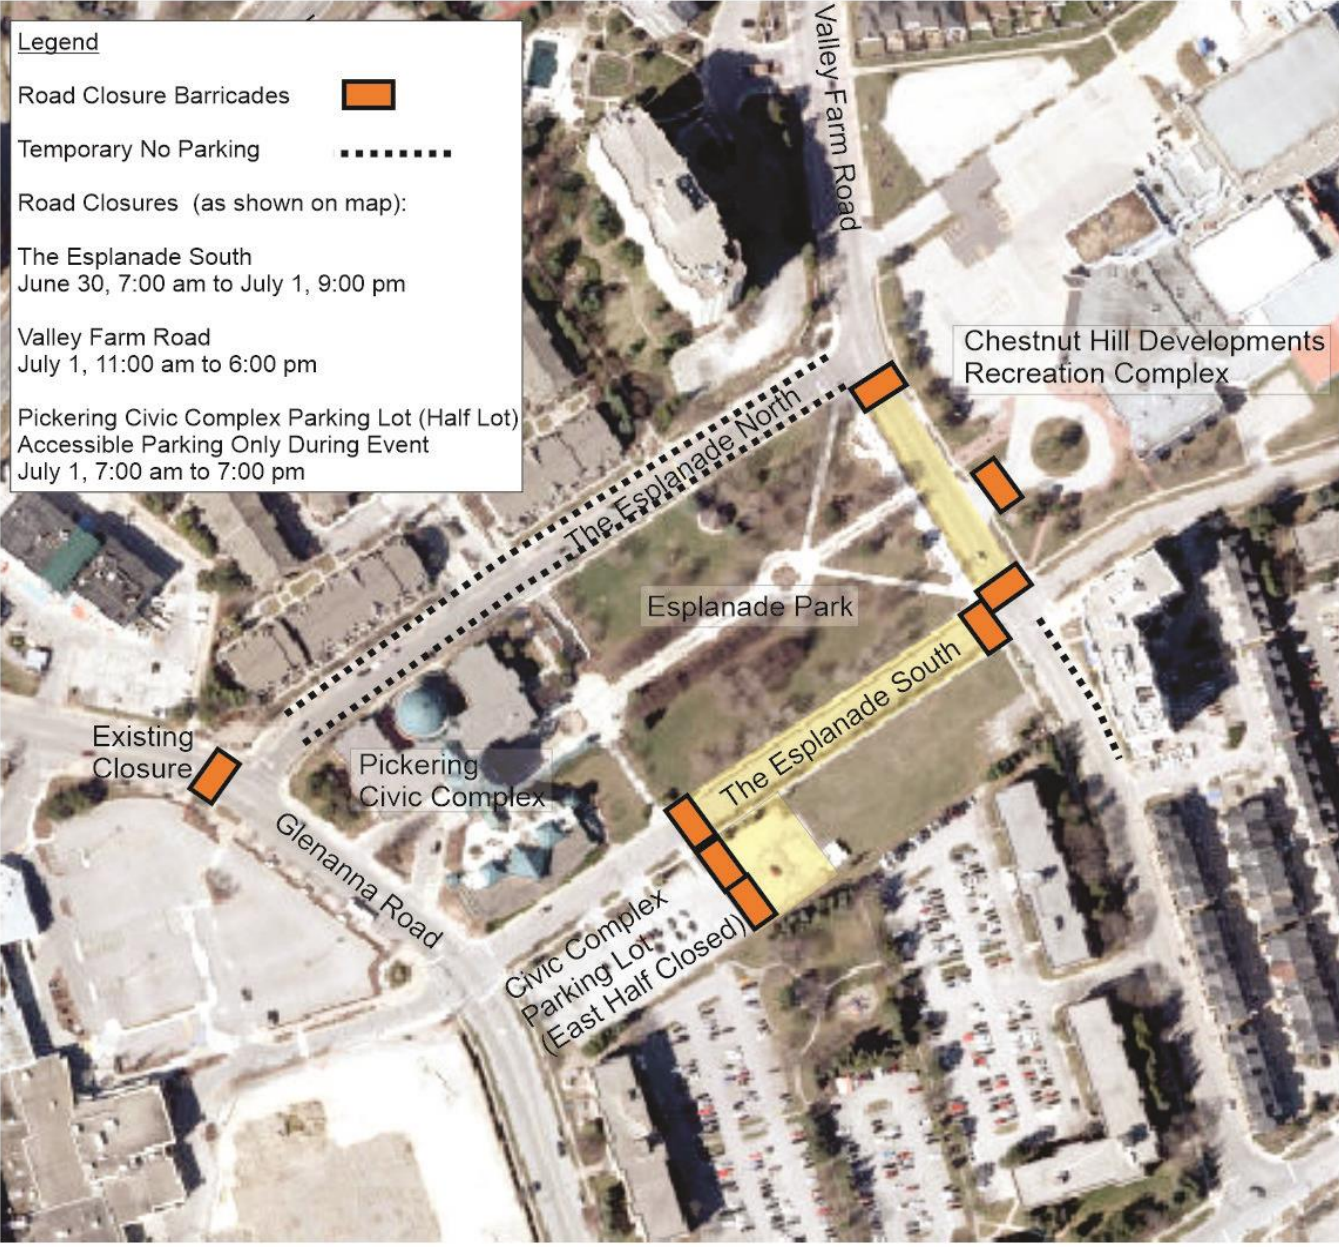

Service Announcement Notice of Temporary Road Closures

The City of Pickering will be hosting the daytime Canada Day festivities on Wednesday, July 1, 2026, in The Esplanade Park. In order to ensure a safe and enjoyable event, the City will be enacting temporary road closures in the area.

The Esplanade South – will be closed from Valley Farm Road to the outbound driveway of the Pickering Civic Complex parking lot, Tuesday, June 30 at 7:00 am to Wednesday, July 1 at 9:00 pm

Valley Farm Road – will be closed from The Esplanade North to The Esplanade South/Diefenbaker Court, Wednesday, July 1 from 11:00 am to 6:00 pm

Pickering Civic Complex Parking Lot (East Half) – will be closed, accessible parking only will be allowed during the event, Wednesday, July 1 at 7:00 am to 7:00 pm

Emergency response vehicles will have access at all times.

Legend

Road Closure Barricades 

Temporary No Parking 

Road Closures (as shown on map):

The Esplanade South
June 30, 7:00 am to July 1, 9:00 pm

Valley Farm Road
July 1, 11:00 am to 6:00 pm

Pickering Civic Complex Parking Lot (Half Lot)
Accessible Parking Only During Event
July 1, 7:00 am to 7:00 pm