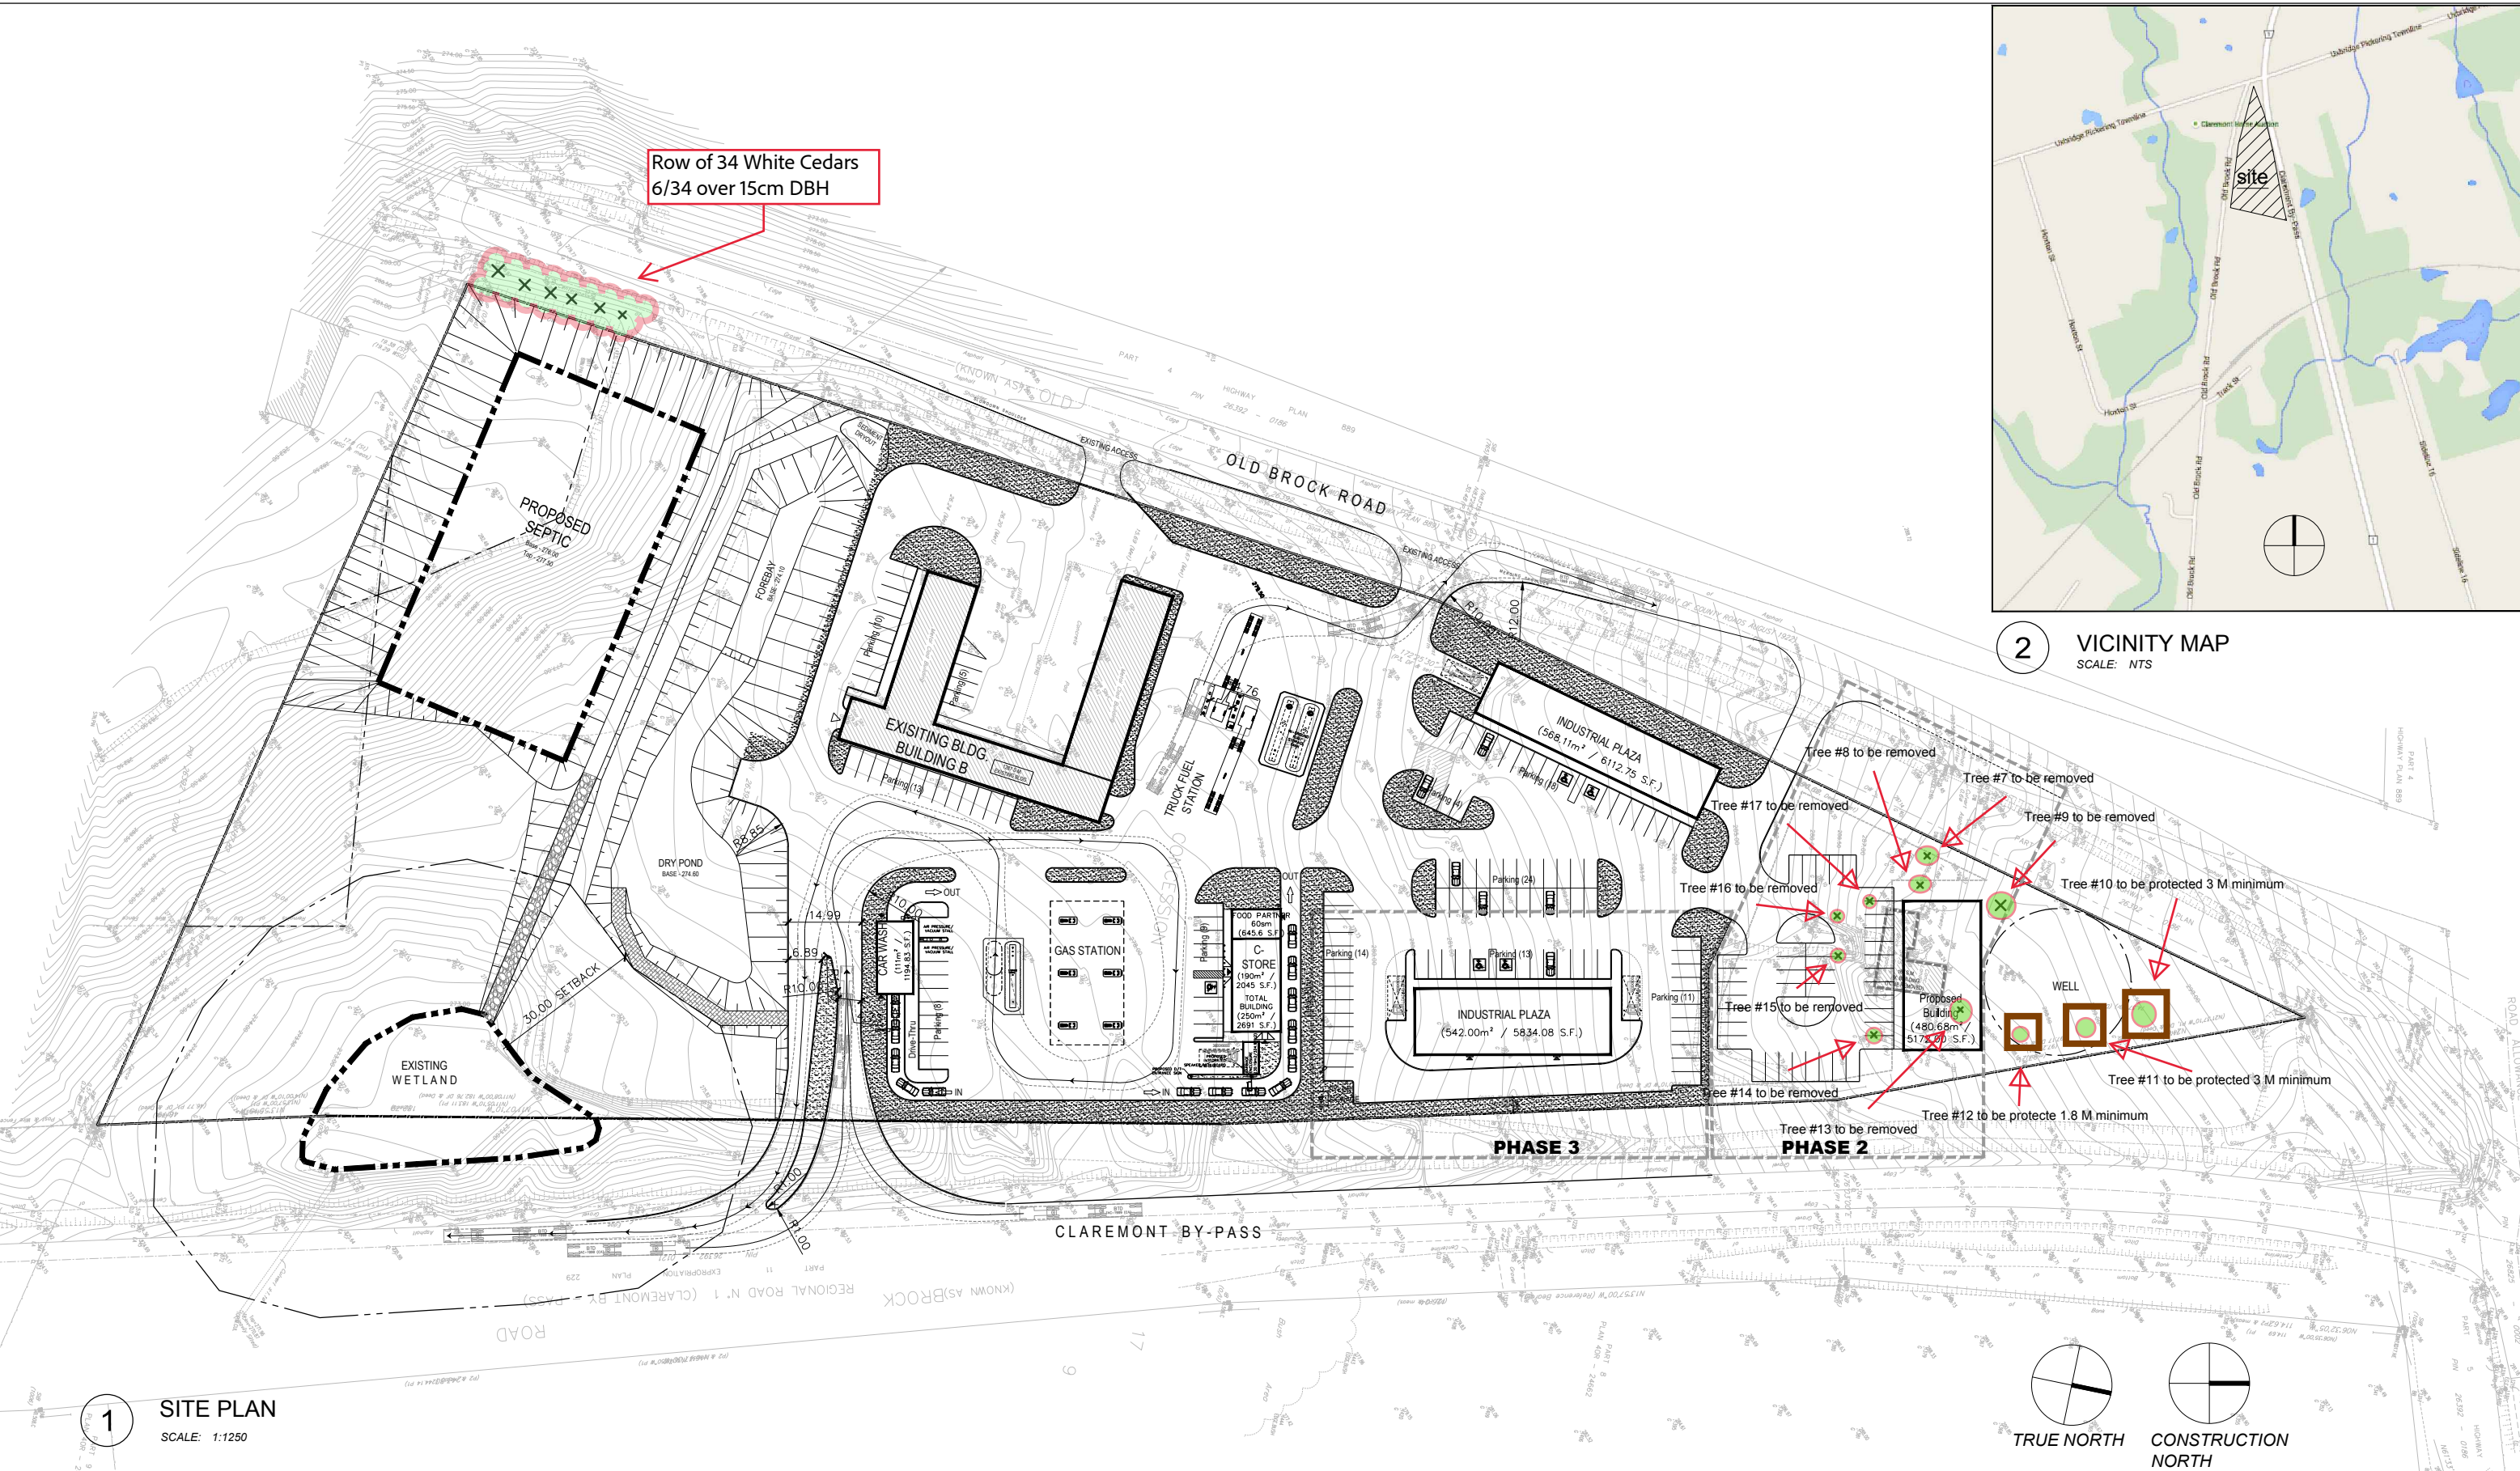

Prepared By:

Arborist Name: Daron Sakaloglu

Company: Wood Grain Tree Service

Phone # 647-967-2668

Ontario Certified Arborist

Certification # 400983065

April 25, 2024

CARICARI LEE ARCHITECTS
113 Miranda Avenue
Toronto, ON M6B 3W8
t/ 416 962 9670
f/ 416 962 9671
e/ info@caricarilee.com

CLA

PROJECT NAME :
Claremont North Business Park
Old Brock Road & Brock Road, Claremont, ON

DRAWING TITLE :
PROPOSED SITE PLAN

DATE	No.	ISSUE
2017 NOV 28	1	ISSUED FOR COORDINATION

NOTES:

CONTRACTOR TO VERIFY ALL DIMENSIONS ON THE SITE AND REPORT ANY DISCREPANCY TO THE ARCHITECT BEFORE PROCEEDING WITH THE WORK.

Tree Inventory 5435 Old Brock Rd

Tree Number	Common Name	Botanical Name	DBH in centimeters (diameter at 1.37 m above ground)	Health and Condition (poor,fair,good)	Tree Ownership	Assessment	Minimum TPZ required (Metres)
1	White Cedar	Thuja occidentalis	17.5	GOOD	Township	REMOVE	N/A
2	White Cedar	Thuja occidentalis	17	GOOD	Township	REMOVE	N/A
3	White Cedar	Thuja occidentalis	26	GOOD	Township	REMOVE	N/A
4	White Cedar	Thuja occidentalis	19	GOOD	Township	REMOVE	N/A
5	White Cedar	Thuja occidentalis	18	GOOD	Township	REMOVE	N/A
6	White Cedar	Thuja occidentalis	17	GOOD	Township	REMOVE	N/A
7	Norway Spruce	Picea abies	54	GOOD	Private	REMOVE	N/A
8	Norway Spruce	Picea abies	32	GOOD	Private	REMOVE	N/A
9	Colorado Blue Spruce	Picea pungens	58	GOOD	Private	REMOVE	N/A
10	Sugar Maple	Acer saccharum	52	GOOD	Private	Protect	3
11	Sugar Maple	Acer saccharum	44	FAIR	Private	Protect	3
12	Sugar Maple	Acer saccharum	29	GOOD	Private	Protect	1.8
13	Austrian Pine	Pinus nigra	33	GOOD	Private	REMOVE	N/A
14	Norway Maple	Acer platanoides	41	POOR	Private	REMOVE	N/A
15	Norway Maple	Acer platanoides	50	GOOD	Private	REMOVE	N/A
16	Sugar Maple	Acer saccharum	33	GOOD	Private	REMOVE	N/A
17	Sugar Maple	Acer saccharum	51	FAIR	Private	REMOVE	N/A